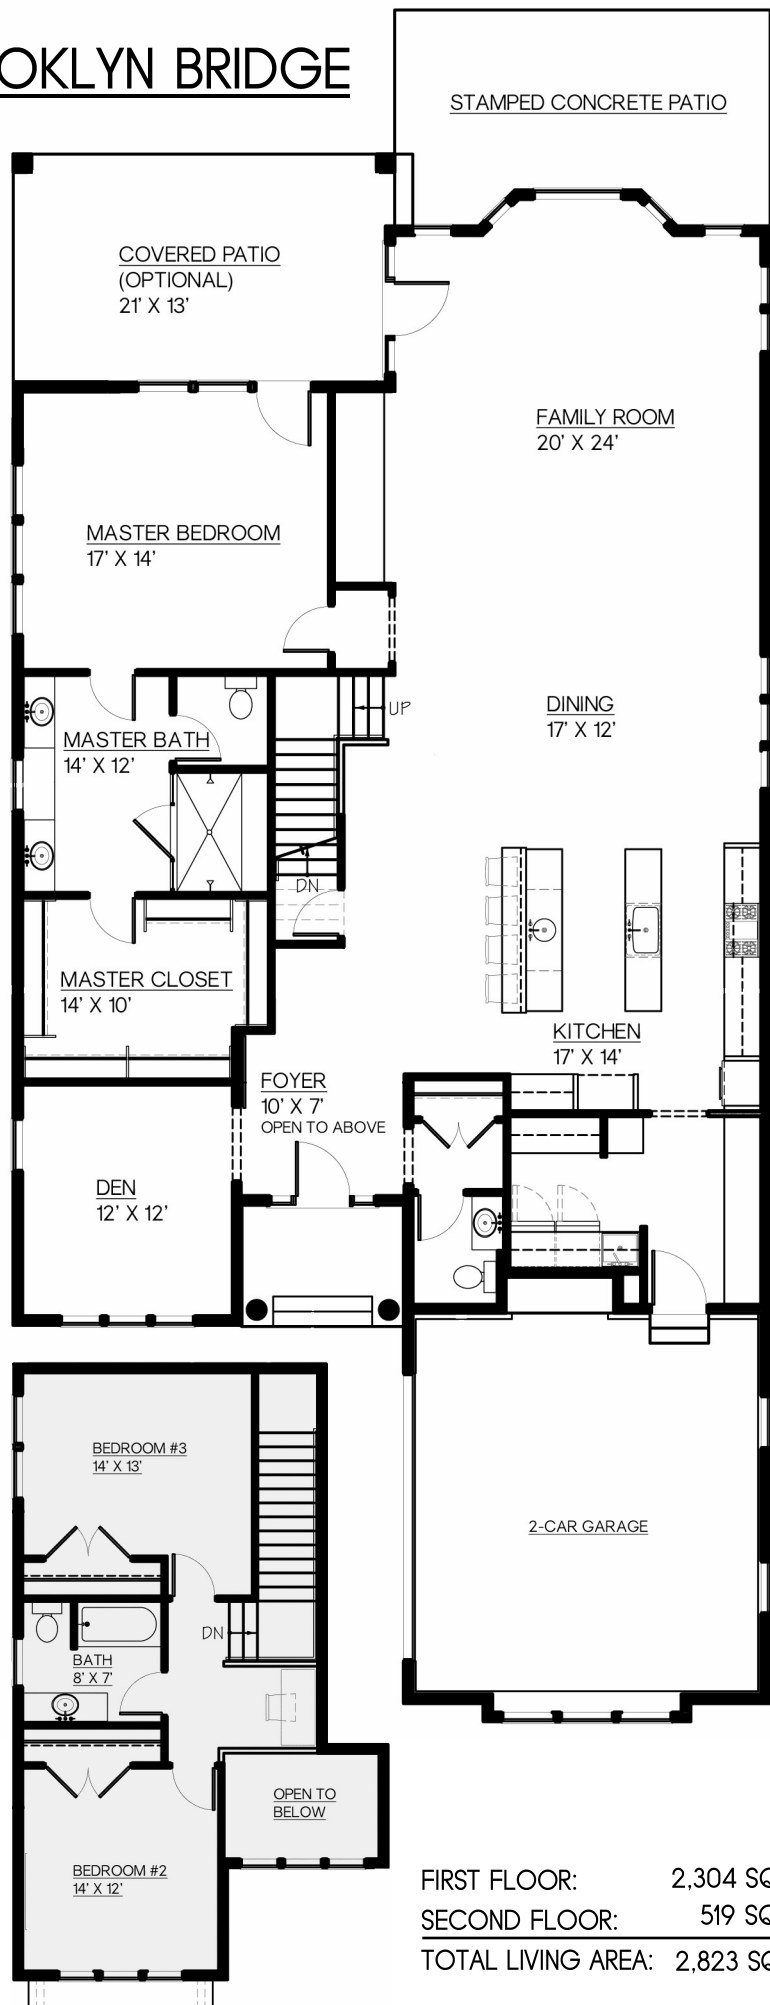

BRIDGEPORT

Kingdom Home Builders

QUALITY IS OUR STRENGTH • DESIGN IS OUR FOUNDATION

www.KingdomHomeBuilders.com

Schedule your private tour: 440-519-3508

BROOKLYN BRIDGE

FIRST FLOOR: 2,304 SQ FT
SECOND FLOOR: 519 SQ FT
TOTAL LIVING AREA: 2,823 SQ FT